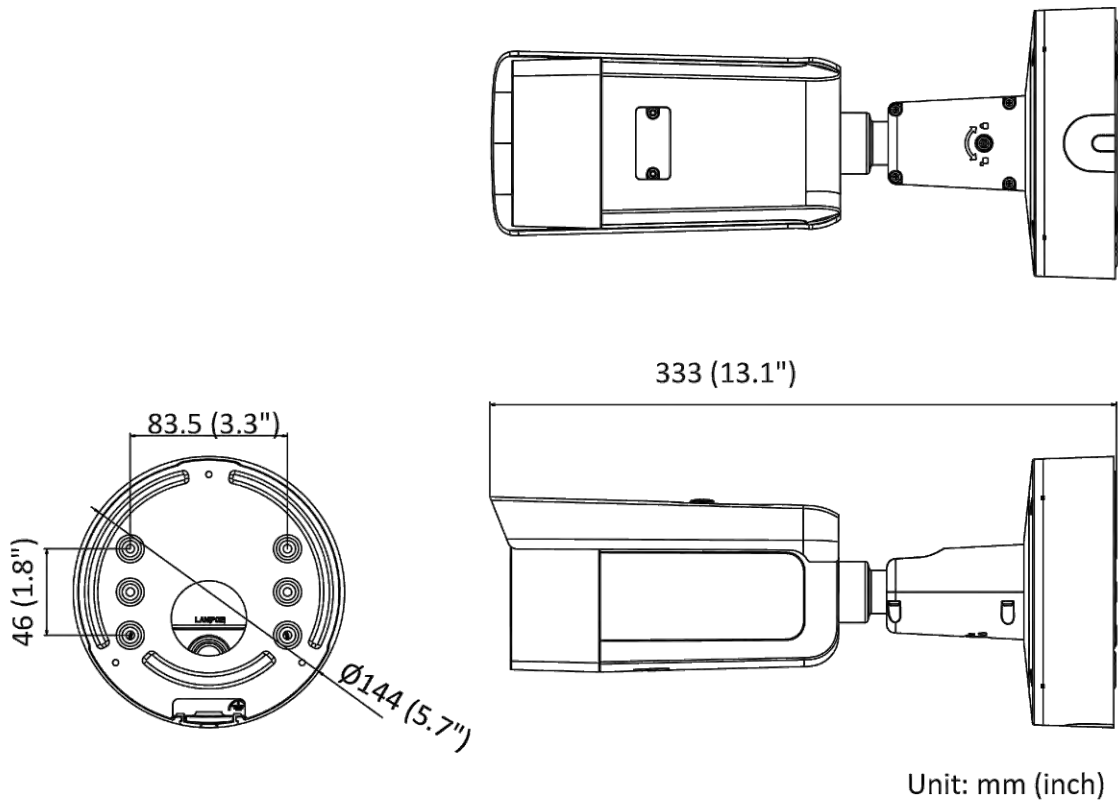

Safety	UL (UL 60950-1); CB (IEC 60950-1:2005 + Am 1:2009 + Am 2:2013, IEC 62368-1:2014); CE-LVD (EN 60950-1:2005 + Am 1:2009 + Am 2:2013, IEC 62368-1:2014); BIS (IS 13252(Part 1):2010+A1:2013+A2:2015); LOA (IEC/EN 60950-1)
Environment	CE-RoHS (2011/65/EU); WEEE (2012/19/EU); Reach (Regulation (EC) No 1907/2006)
Protection	IP67 (IEC 60529-2013), IK10 (IEC 62262:2002)

▪ **Available Model**

DS-2CD3626G2-IZS (2.7 to 13.5 mm)

▪ **Dimension**