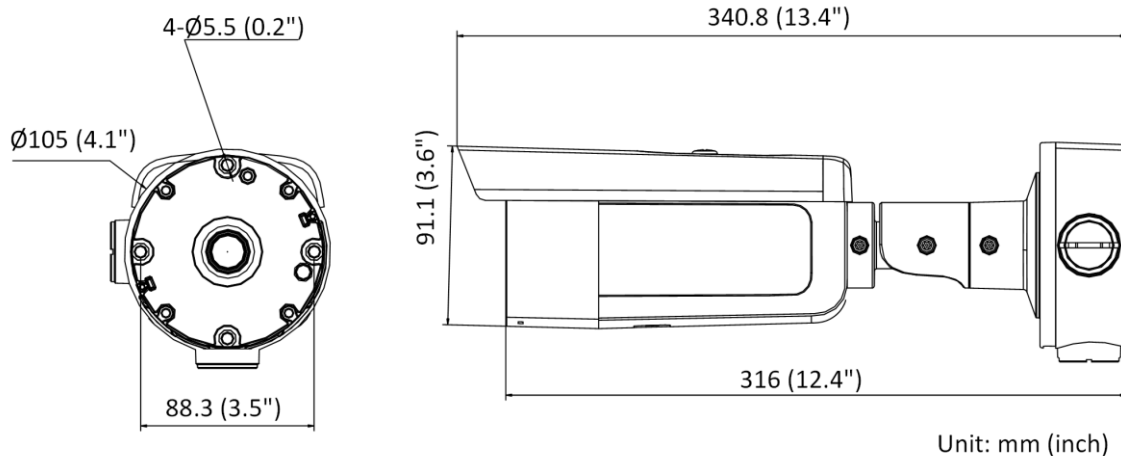

Approval	
EMC	FCC SDoC (47 CFR Part 15, Subpart B); CE-EMC (EN 55032: 2015, EN 61000-3-2: 2014, EN 61000-3-3: 2013, EN 50130-4: 2011 +A1: 2014); RCM (AS/NZS CISPR 32: 2015); IC VoC (ICES-003: Issue 6, 2016); KC (KN 32: 2015, KN 35: 2015)
Safety	UL (UL 60950-1); CB (IEC 60950-1:2005 + Am 1:2009 + Am 2:2013, IEC 62368-1:2014); CE-LVD (EN 60950-1:2005 + Am 1:2009 + Am 2:2013, IEC 62368-1:2014); BIS (IS 13252(Part 1):2010+A1:2013+A2:2015); LOA (IEC/EN 60950-1)
Environment	CE-RoHS (2011/65/EU); WEEE (2012/19/EU); Reach (Regulation (EC) No 1907/2006)
Protection	IP67 (IEC 60529-2013), IK10 (IEC 62262:2002)

▪ Available Model

DS-2CD3656G2T-IZS (2.7 to 13.5 mm)

DS-2CD3656G2T-IZS (7 to 35 mm)

▪ Dimension