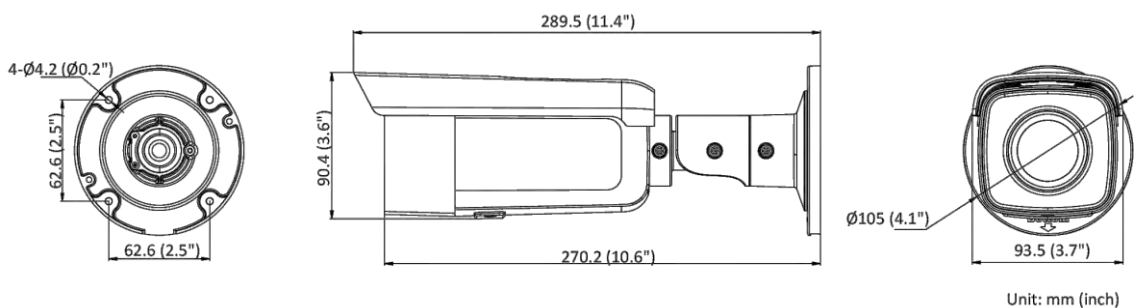

Startup and Operating Conditions	-30 °C to 60 °C (-22 °F to 140 °F). Humidity 95% or less (non-condensing)
Power Supply	12 VDC $\pm$ 25%, reverse polarity protection PoE: 802.3af, Class 3
Power Consumption and Current	12 VDC, 0.7 A, max. 8.5 W PoE (802.3af, 36 V to 57 V), 0.27 A to 0.17 A, max. 9.5 W
Power Interface	$\varnothing$5.5 mm coaxial power plug
Material	Front cover: metal, back cover: metal
Camera Dimension	$\varnothing$105 $\times$ 289.5 mm ($\varnothing$4.1" $\times$ 11.4")
Package Dimension	385 $\times$ 190 $\times$ 180 mm (15.2" $\times$ 7.5" $\times$ 7.1")
Camera Weight	Approx. 1260 g (2.8 lb.)
With Package Weight	Approx. 1931 g (4.3 lb.)
Approval	
Class	Class B
EMC	FCC SDoC (47 CFR Part 15, Subpart B); CE-EMC (EN 55032: 2015, EN 61000-3-2: 2014, EN 61000-3-3: 2013, EN 50130-4: 2011 +A1: 2014); RCM (AS/NZS CISPR 32: 2015); IC VoC (ICES-003: Issue 6, 2016)
Safety	UL (UL 60950-1); CB (IEC 60950-1:2005 + Am 1:2009 + Am 2:2013, IEC 62368-1:2014); CE-LVD (EN 60950-1:2005 + Am 1:2009 + Am 2:2013, IEC 62368-1:2014)
Environment	CE-RoHS (2011/65/EU); WEEE (2012/19/EU); Reach (Regulation (EC) No 1907/2006)
Protection	IP67 (IEC 60529-2013)

▪ Available Model

DS-2CD2T87G2-L (2.8/4/6 mm)

▪ Dimension